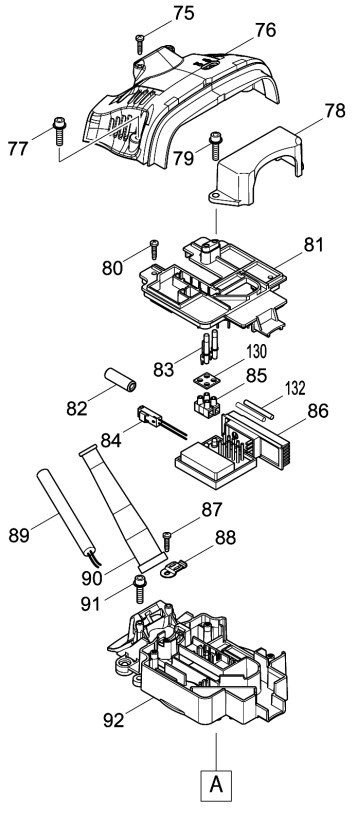

Model No.HM1812 ELECTRIC BREAKER