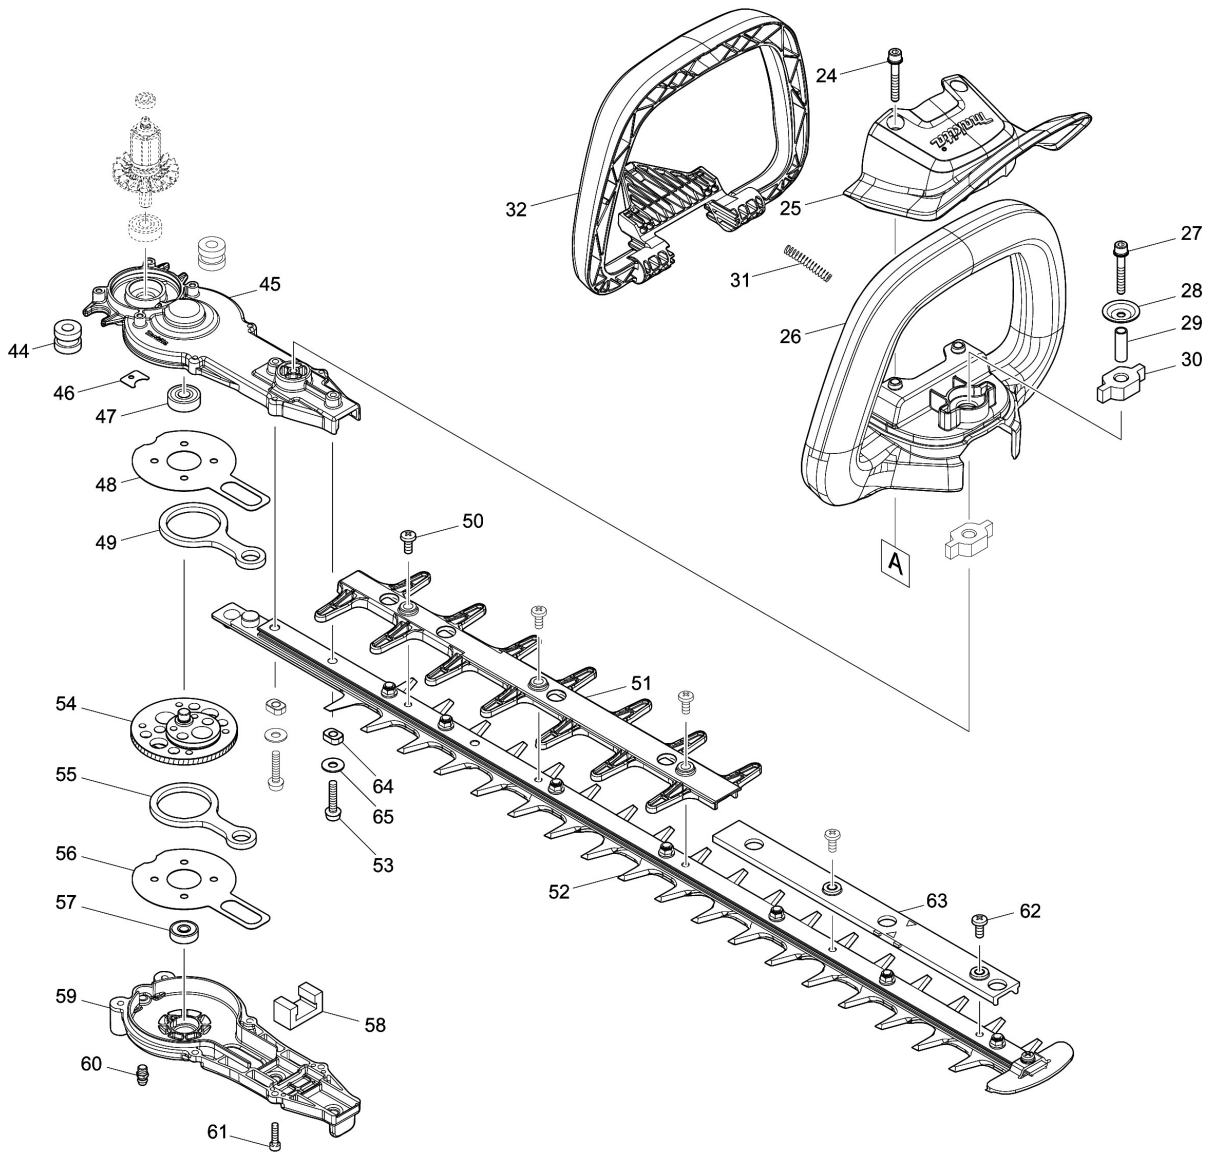

Model No.DUH601 600MM CORDLESS HEDGE TRIMMER

Model No.DUH601 600MM CORDLESS HEDGE TRIMMER

Položka	Objednávacie číslo	Popis	Zmena	ks	New/Old	Možnosť 1	Možnosť 2	Poznámka
001	458406-0	LOCK LEVER L		1				
002	183J51-9	HANDLE SET		1				
C10	263005-3	RUBBER PIN 6		2				
D10		INC. 14						
003	140A04-7	SUB CONTROLLER COMPLETE		1				
C10	806G56-1	INDICATION LABEL		1				
C20	817C42-3	SWITCH LABEL		1				
004	458570-7	SLIDER		1				
005	458405-2	LOCK ARM		1				
006	234204-4	COMPRESSION SPRING 8		1				
007	650781-2	SWITCH C3JW-6B-P		1				
008	458403-6	LOCK OFF LEVER		1				
009	458404-4	SWITCH LEVER R		1				
010	232454-5	TORSION SPRING 10		1				
011	620818-9	CONTROLLER		1				
012	644809-6	TERMINAL		1				
013	854K10-3	DUH601 SERIAL NO. LABEL		1				
014	183J51-9	HANDLE SET		1				
C10	263005-3	RUBBER PIN 6		2				
D10		INC. 2						
015	266326-2	TAPPING SCREW 4X18		6				
016	458407-8	LOCK LEVER R		1				
017	266326-2	TAPPING SCREW 4X18		1				
018	854K03-0	DUH601 NAME PLATE		1				
019	183K21-4	HOUSING SET		1				
C10	252143-6	COLLARED HEX.NUT M5-8		2				
C20	424344-8	DAMPER		4				
D10		INC. 22						
020	651083-9	SWITCH C3XA-1PSPM		1				
021	266326-2	TAPPING SCREW 4X18		4				
022	183K21-4	HOUSING SET		1				
C10	252143-6	COLLARED HEX.NUT M5-8		2				
C20	424344-8	DAMPER		4				
D10		INC. 19						
023	266326-2	TAPPING SCREW 4X18		2				
024	265182-7	+ PAN HEAD SCREW M5X25		2				
025	458399-1	PROTECTOR		1				
026	458400-2	FRONT GRIP E		1				
027	251476-6	H.S.H.BOLT M5X35 WITH WR		1				
028	253416-0	DISH WASHER 5		1				
029	257678-2	SLEEVE 6		1				
030	422260-8	RUBBER SLEEVE 8		2				
031A	233222-9	COMPRESSION SPRING 5		1	*			
031C	233222-9	COMPRESSION SPRING 5		2				
031-1A	233222-9	COMPRESSION SPRING 5	O	2