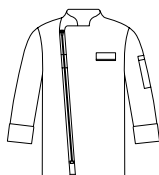

pag. 64/65

Unisex jacket with breast and left sleeve pocket; snap buttons. Underarm aeration net.

Fabric: polyester 65% - cotton 35%

Size: XS, S, M, L, XL, XXL, XXXL

1534 White

1535 Black

1625 Grey

1 ks

34,00 bez DPH

40,80 s DPH

PACIFIC

pag. 79

Unisex jacket with left sleeve pocket; removable buttons.

Fabric: cotton 100%

Size: XS, S, M, L, XL, XXL, XXXL

185 White

1 ks

27,00 bez DPH

32,40 s DPH

RIAN

pag. 42/43

Unisex jacket with breast and left sleeve pockets; aeration net on rear; easy opening zip.

Fabric: microfibre 100%

Size: XS, S, M, L, XL, XXL, XXXL