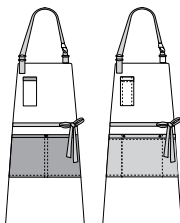

FREDDIE

pag. 116/117

Unisex apron; buckle adjustable collar.

Fabric: Denim cotton 100%- Eco Leather

1710	Black denim, with black eco leather pocket		
1713	Blue denim, pocket with eco leather blue profiles		

1 ks
27,60 bez DPH
33,12 s DPH

IMPERIAL

pag. 133